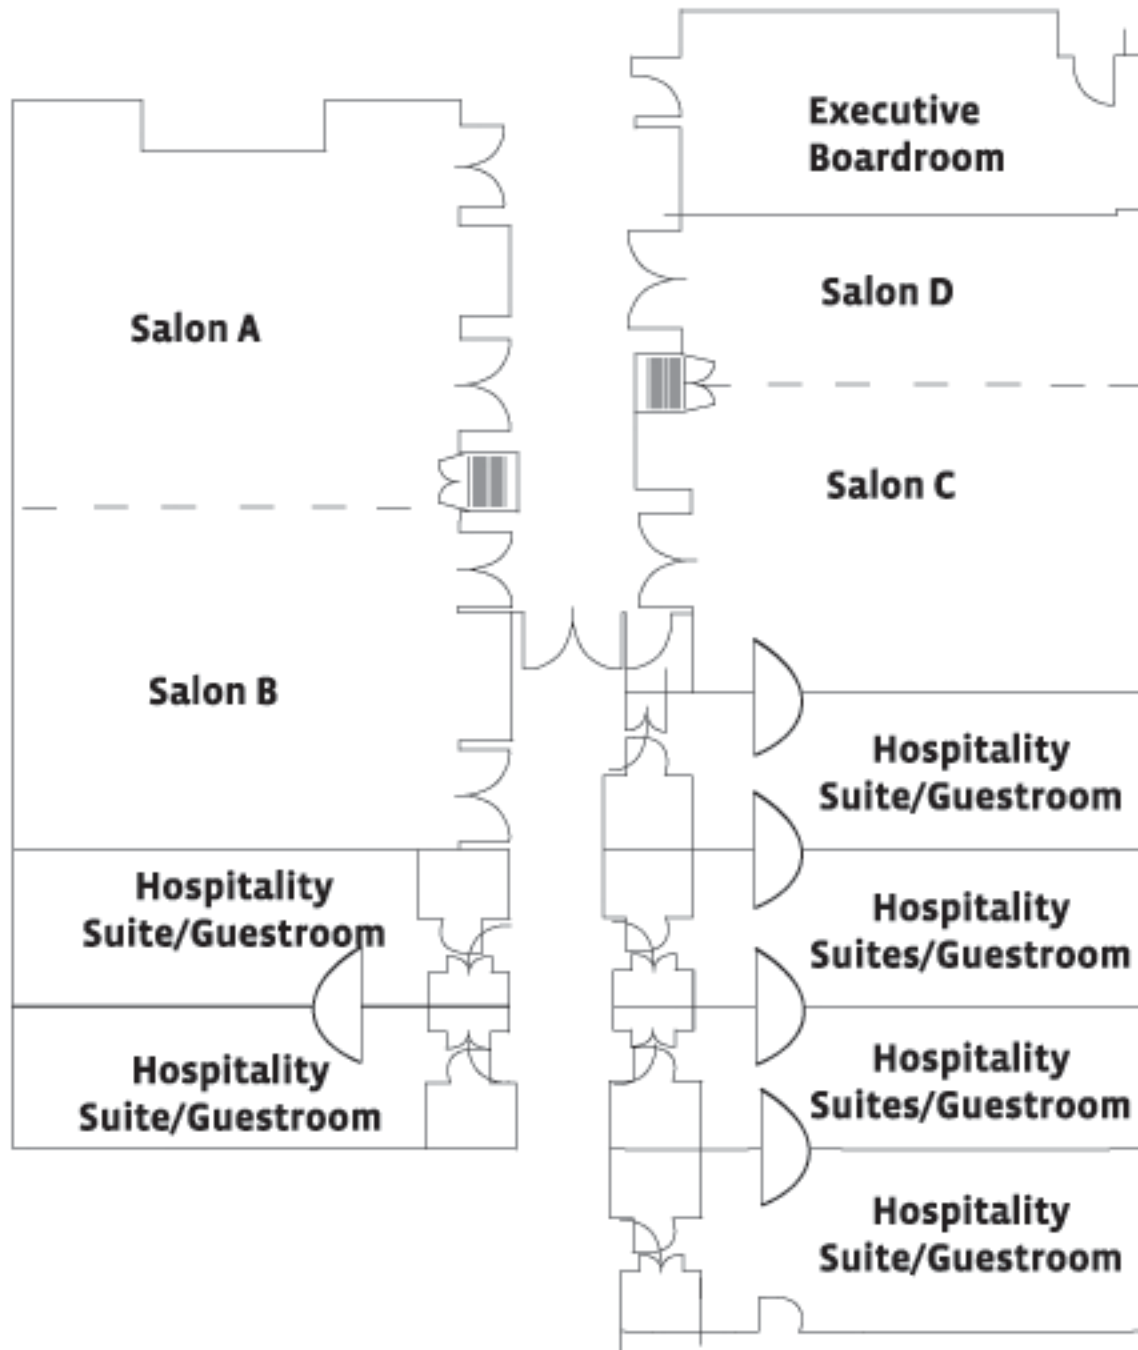

Garden Room

Meeting Room	Sq.Ft.	LxWXH	Banquet	Theater	Classroom	Conference
Executive Boardroom	300	12x25x9'	N/R	N/R	N/R	12
Salon A&B	1,242	54x23x9'	100	120	72	48
Salon B	644	28x23x9'	50	60	35	24
Salon C&D	598	26x23x9'	60	75	40	34
Salon C	506	22x23x8'	32	50	24	24
Salon D	276	12x23x9'	12	N/R	N/R	18